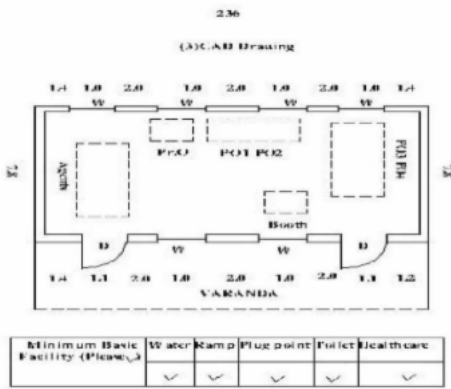

Polling Station Building Front View

Polling Station Front View