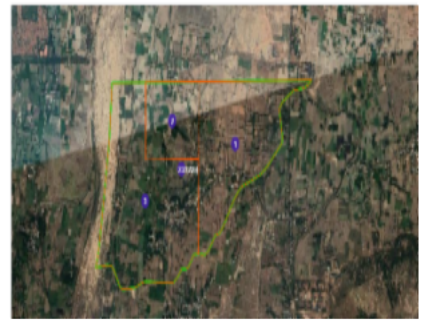

Nazri Naksha

Google Map View