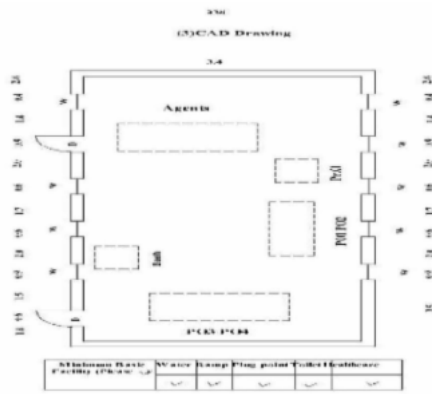

Nazri Naksha

Google Map View

Cad View