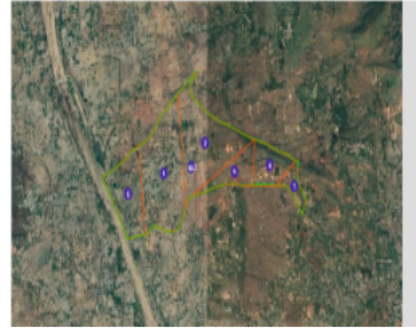

Nazri Naksha

Google Map View