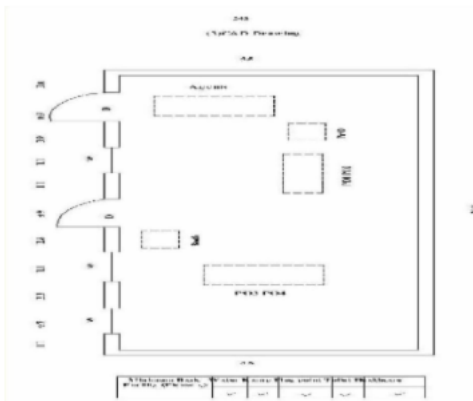

Nazri Naksha

Google Map View

Polling Station Building Front View

Polling Station Front View

Cad View

Key MAP View