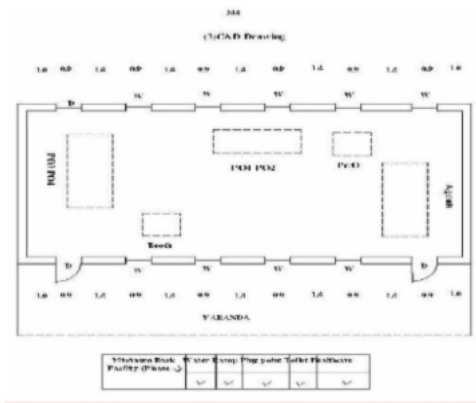

Nazri Naksha

Google Map View

Polling Station Building Front View

Polling Station Front View

Cad View

Key MAP View