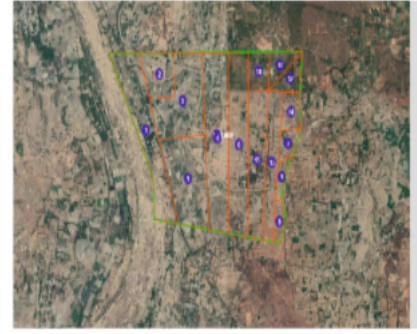

Nazri Naksha

Google Map View