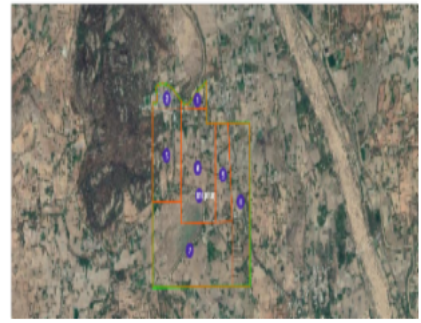

Nazri Naksha

Google Map View