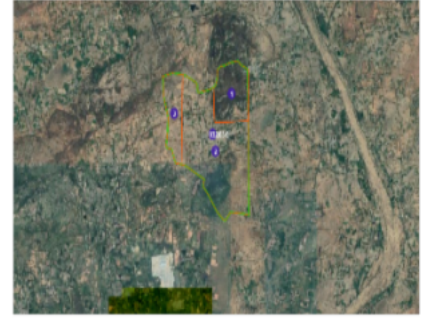

Nazri Naksha

Google Map View