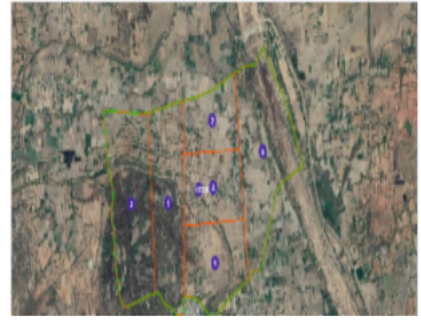

Nazri Naksha

Google Map View