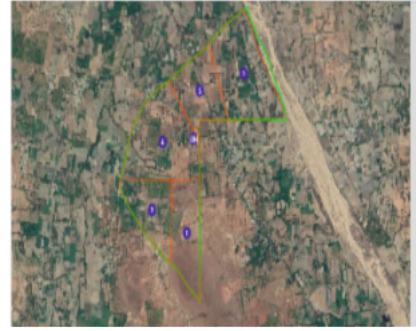

Nazri Naksha

Google Map View