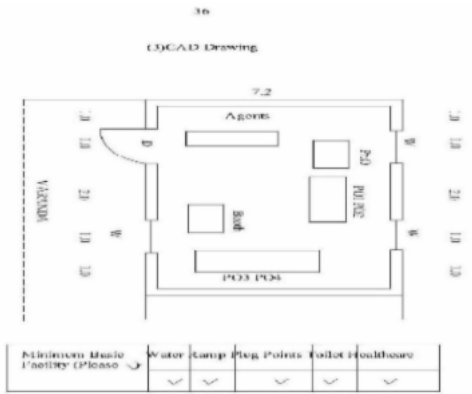

Nazri Naksha

Google Map View

Polling Station Building Front View

Polling Station Front View

Cad View

Key MAP View