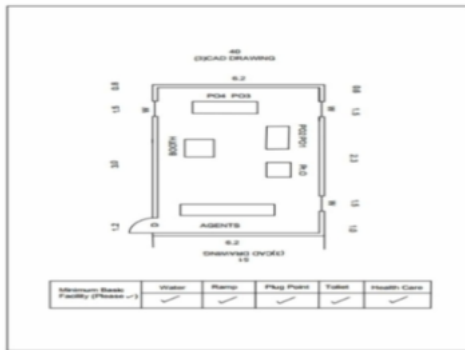

Nazri Naksha

Google Map View

Polling Station Building Front View

Polling Station Front View

Cad View

Key MAP View