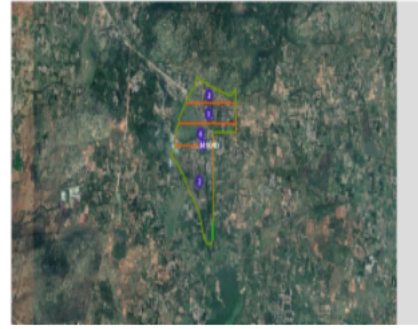

Nazri Naksha

Google Map View