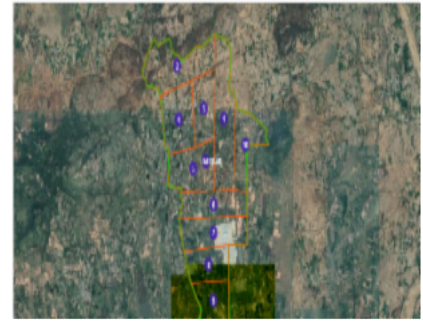

Nazri Naksha

Google Map View