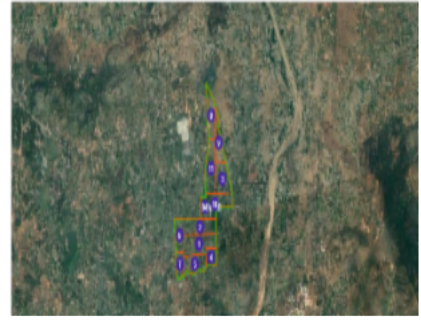

Nazri Naksha

Google Map View