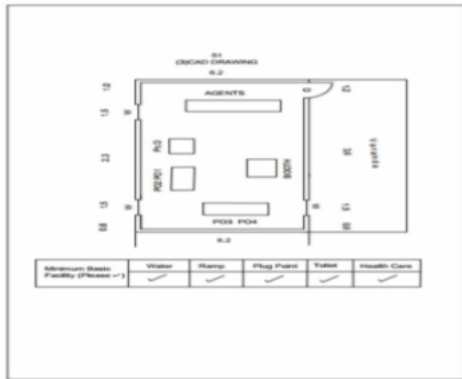

Nazri Naksha

Google Map View

Polling Station Building Front View

Polling Station Front View

Cad View

Key MAP View