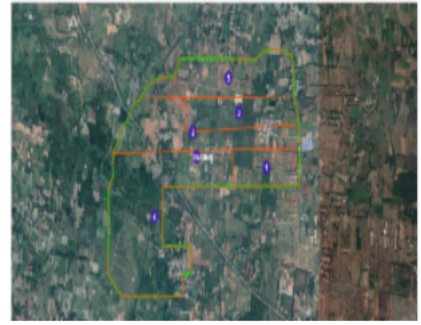

Nazri Naksha

Google Map View