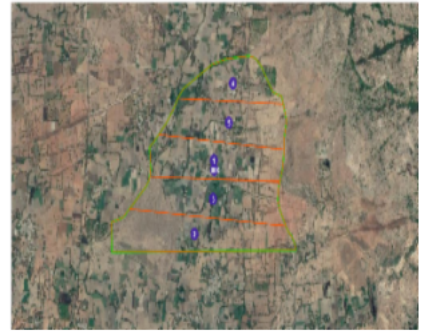

Nazri Naksha

Google Map View