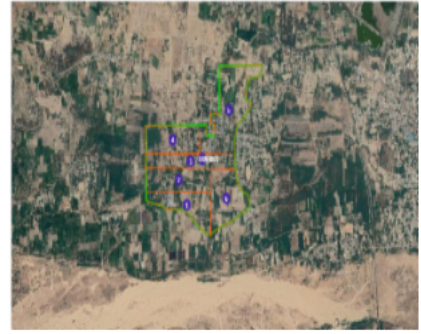

Nazri Naksha

Google Map View