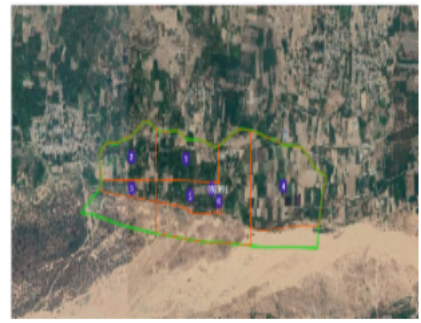

Nazri Naksha

Google Map View