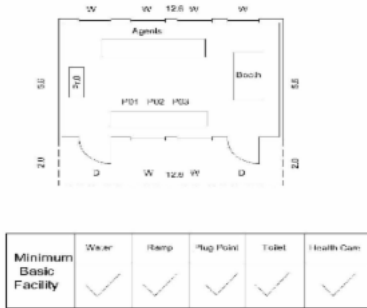

Nazri Naksha

Google Map View

Polling Station Building Front View

Polling Station Front View

Cad View

Key MAP View