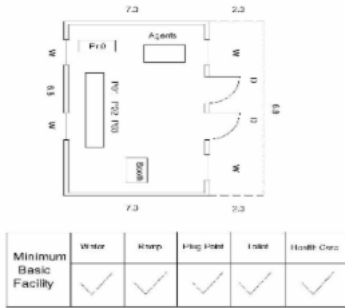

Nazri Naksha

Google Map View

Polling Station Building Front View

Polling Station Front View

Cad View

Key MAP View