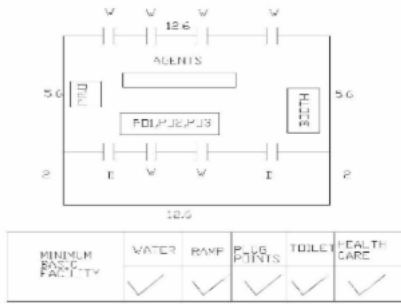

Nazri Naksha

Google Map View

Polling Station Building Front View

Polling Station Front View

Cad View

Key MAP View