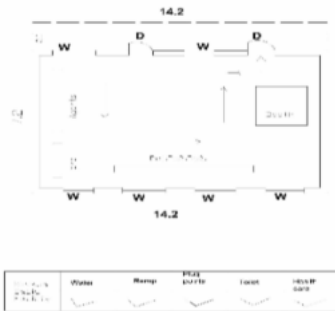

Nazri Naksha

Google Map View

Polling Station Building Front View

Polling Station Front View

Cad View

Key MAP View