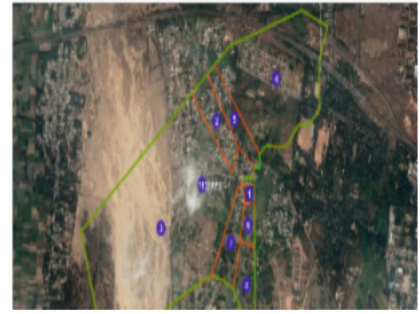

Nazri Naksha

Google Map View