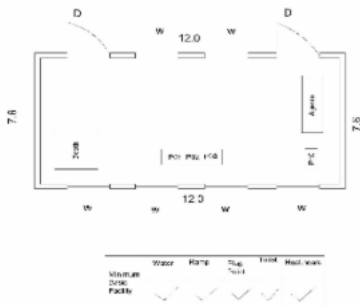

Nazri Naksha

Google Map View

Polling Station Building Front View

Polling Station Front View

Cad View

Key MAP View