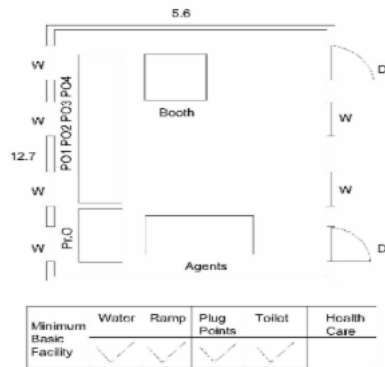

Nazri Naksha

Google Map View

Polling Station Building Front View

Polling Station Front View

Cad View

Key MAP View