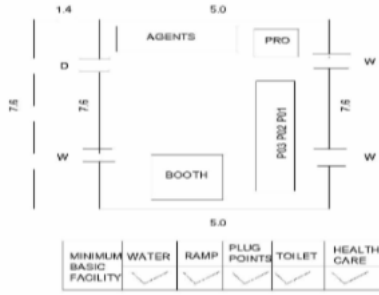

Nazri Naksha

Google Map View

Polling Station Building Front View

Polling Station Front View

Cad View

Key MAP View