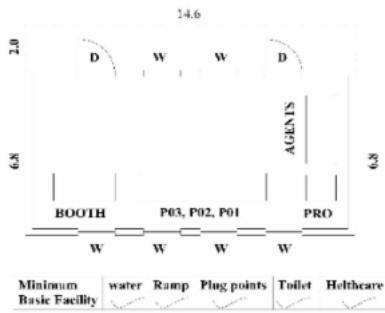

Nazri Naksha

Google Map View

Polling Station Building Front View

Polling Station Front View

Cad View

Key MAP View