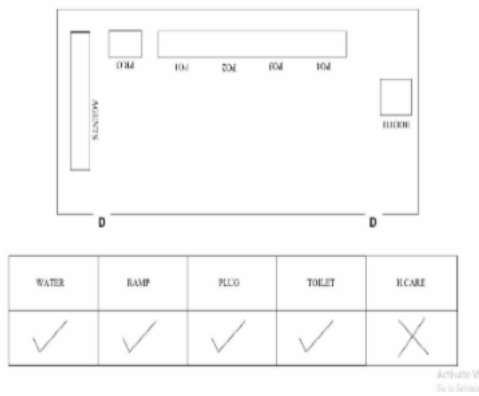

Nazri Naksha

Google Map View

Polling Station Building Front View

Polling Station Front View

Cad View

Key MAP View