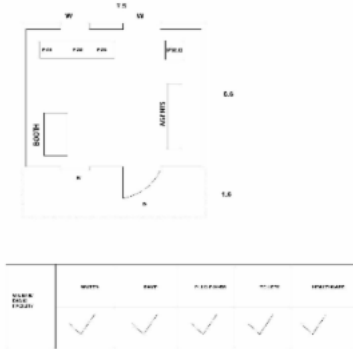

Nazri Naksha

Google Map View

Polling Station Building Front View

Polling Station Front View

Cad View

Key MAP View