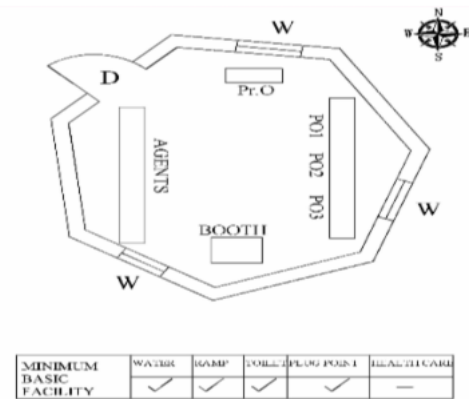

Nazri Naksha

Google Map View

Polling Station Building Front View

Polling Station Front View

Cad View

Key MAP View