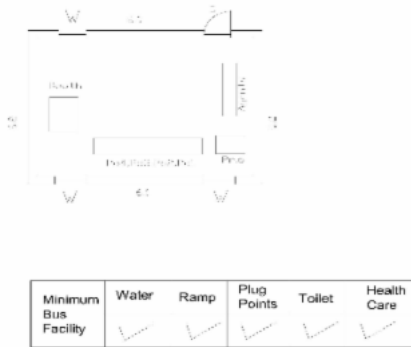

Nazri Naksha

Google Map View

Polling Station Building Front View

Polling Station Front View

Cad View

Key MAP View