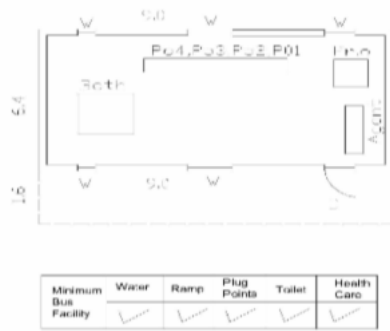

Nazri Naksha

Google Map View

Polling Station Building Front View

Polling Station Front View

Cad View

Key MAP View