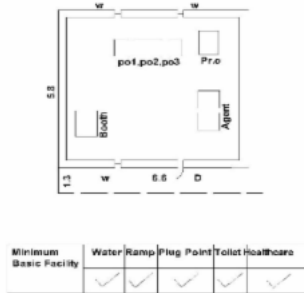

Nazri Naksha

Google Map View

Polling Station Building Front View

Polling Station Front View

Cad View

Key MAP View