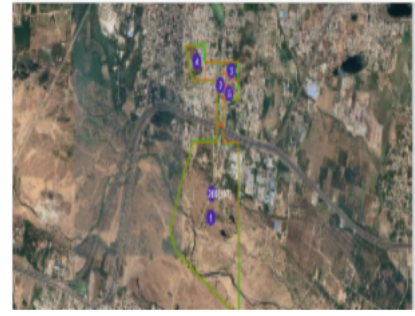

Nazri Naksha

Google Map View