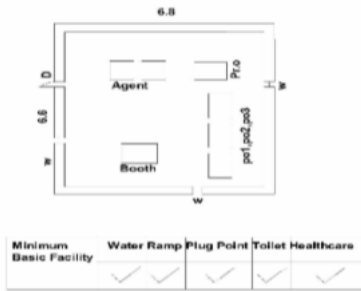

Nazri Naksha

Google Map View

Polling Station Building Front View

Polling Station Front View

Cad View

Key MAP View