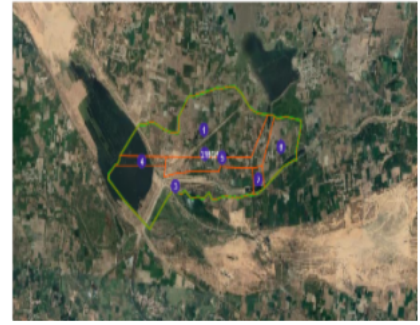

Nazri Naksha

Google Map View