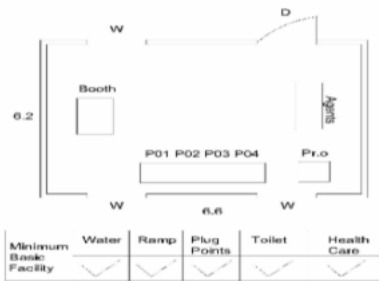

Nazri Naksha

Google Map View

Polling Station Building Front View

Polling Station Front View

Cad View

Key MAP View