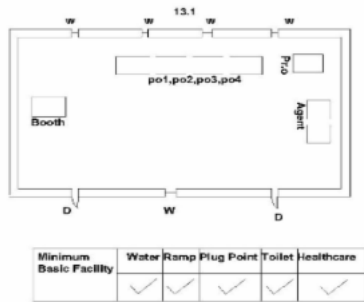

Nazri Naksha

Google Map View

Polling Station Building Front View

Polling Station Front View

Cad View

Key MAP View