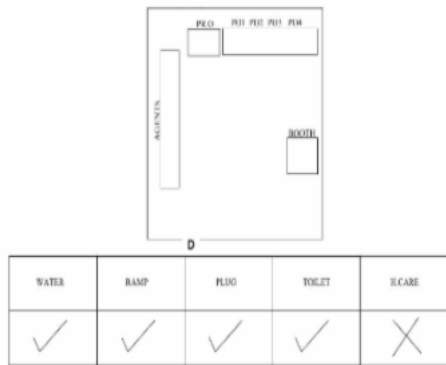

Nazri Naksha

Google Map View

Polling Station Building Front View

Polling Station Front View

Cad View

Key MAP View