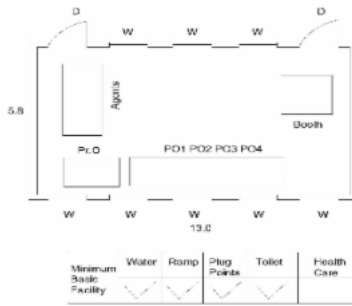

Nazri Naksha

Google Map View

Polling Station Building Front View

Polling Station Front View

Cad View

Key MAP View