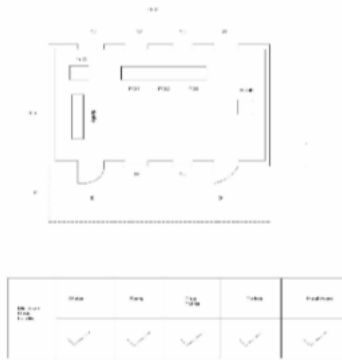

Nazri Naksha

Google Map View

Polling Station Building Front View

Polling Station Front View

Cad View

Key MAP View