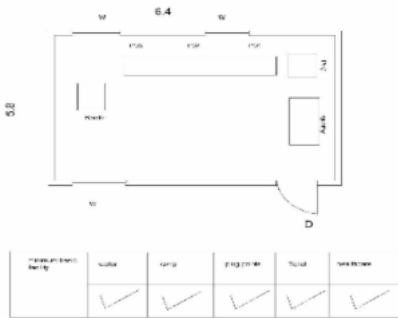

Nazri Naksha

Google Map View

Polling Station Building Front View

Polling Station Front View

Cad View

Key MAP View