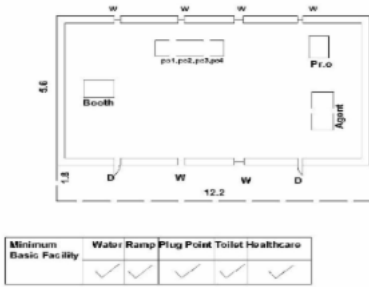

Nazri Naksha

Google Map View

Polling Station Building Front View

Polling Station Front View

Cad View

Key MAP View