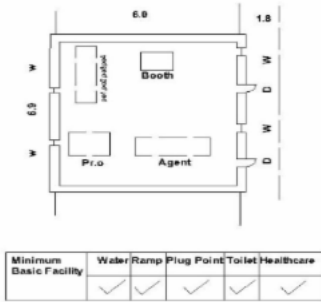

Nazri Naksha

Google Map View