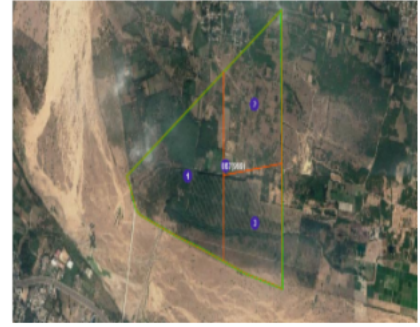

Nazri Naksha

Google Map View