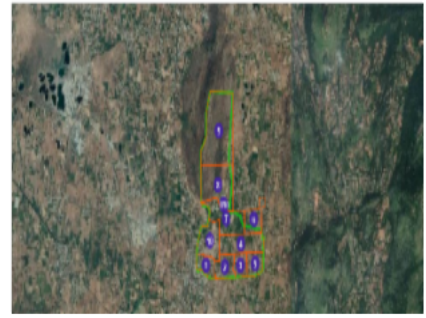

Nazri Naksha

Google Map View