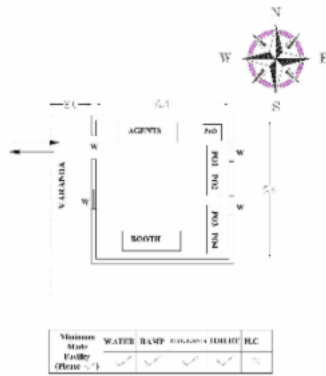

Nazri Naksha

Google Map View

Polling Station Building Front View

Polling Station Front View

Cad View

Key MAP View